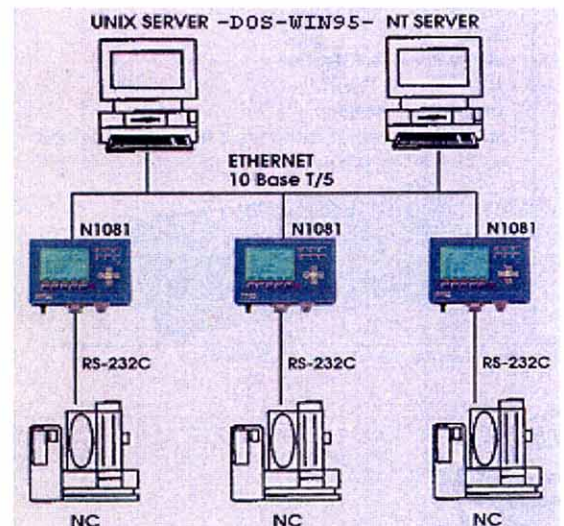

Specifications

Processor:	AMD Élan SC400. Clock 33 MHz
DRAM memory:	One 32 bit, 72 pin, DIMM slot. Standard 4MB FP
Flash memory:	512 KB (for BIOS storage)
Flash disk:	2MB (for DOS kernel and application storage). Default setup: C: Drive (boot drive)
RS-232C:	Dsub25 pin [FG, TXD, RXD, RTS, CTS, DSR, SG, DCD, DTR, RI, + 5V 0.3A(on pin 9)]
Ethernet:	10BASE-T or AUI, automatic recognition and automatic switch of AUI (AUI power is up to +12V0.5A) MAC address is based on OUI of FACIT. Formal address (0010CBxxxxxx)
Hard disk:	2.5 inch EIDE type, more than 1.5 GB. Default setup: D: Drive.
Operational keys:	Embossed membrane type keys with tactile sound (total 17 keys) Arrow keys: up, down, left and right; Execute key, function keys of F1-F5 + Shift (switch) key Maintenance, Setup, End, File, Utility DNC, Download keys
LCD:	Monochrome FSTN translucent type. Resolution: 320x240. Automatic contrast adjustment & CCFL back light.
OS:	MS-DOS 6.2/V
BIOS:	Manufactured by Phoenix
Power Input:	90-240VAC, 47-63Hz: 50VA
Environmental:	Temperature range: 10-40°C. Maximum Humidity: 80%. Shock 100G / 2mS (1/2 sign wave)
Weight:	About 2.5Kg
Dimensions:	182 x 257 x 60 mm (External, not including magnetic mounts)
FTP utility:	PC / TCP (manufactured by Allied Telesis)

Designed and Produced by **FACIT** K.K.

Himeji Nihombashi Bldg.3F 12-3 Nihombashi Kobuna-cho

Chuo-ku, Tokyo JAPAN p/n: 103-0024

Phone:03-3665-1751 / FAX:03-3665-1755

<http://www.facit.co.jp>

20000313J