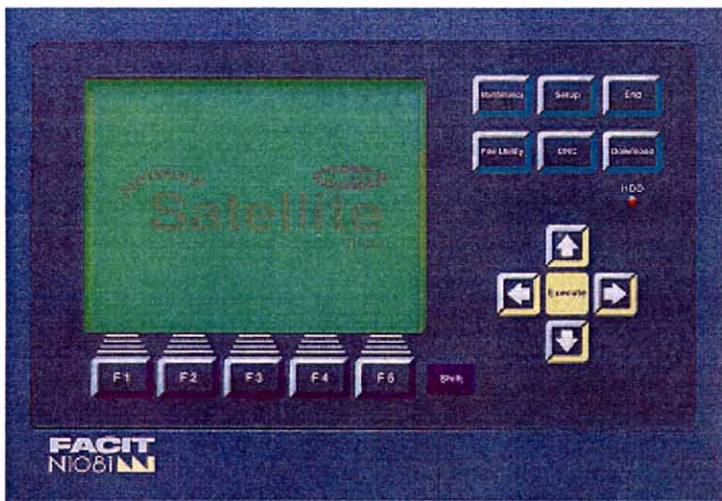

Specifications

Processor:	AMD Élan SC400. Clock 33 MHz
DRAM memory:	One 32 bit, 72 pin, DIMM slot. Standard 4MB FP
Flash memory:	512 KB (for BIOS storage)
Flash disk:	2MB (for DOS kernel and application storage). Default setup: C: Drive (boot drive)
RS-232C:	Dsub25 pin [FG, TXD, RXD, RTS, CTS, DSR, SG, DCD, DTR, RI, + 5V 0.3A(on pin 9)]
Ethernet:	10BASE-T or AUI, automatic recognition and automatic switch of AUI (AUI power is up to +12V0.5A) MAC address is based on OUI of FACIT. Formal address (0010CBxxxxxx)
Hard disk:	2.5 inch EIDE type, more than 1.5 GB. Default setup: D: Drive.
Operational keys:	Embossed membrane type keys with tactile sound (total 17 keys) Arrow keys: up, down, left and right; Execute key, function keys of F1-F5 + Shift (switch) key Maintenance, Setup, End, File, Utility DNC, Download keys
LCD:	Monochrome FSTN translucent type. Resolution: 320x240. Automatic contrast adjustment & CCFL back light.
OS:	MS-DOS 6.2/V
BIOS:	Manufactured by Phoenix
Power Input:	90-240VAC, 47-63Hz: 50VA
Environmental:	Temperature range: 10-40°C. Maximum Humidity: 80%. Shock 100G / 2mS (1/2 sign wave)
Weight:	About 2.5Kg
Dimensions:	182 x 257 x 60 mm (External, not including magnetic mounts)
FTP utility:	PC / TCP (manufactured by Allied Telesis)

Designed and Produced by **FACIT** K.K.

Himeji Nihombashi Bldg.3F 12-3 Nihombashi Kobuna-cho

Chuo-ku, Tokyo JAPAN p/n: 103-0024

Phone:03-3665-1751 / FAX:03-3665-1755

<http://www.facit.co.jp>

20000313J